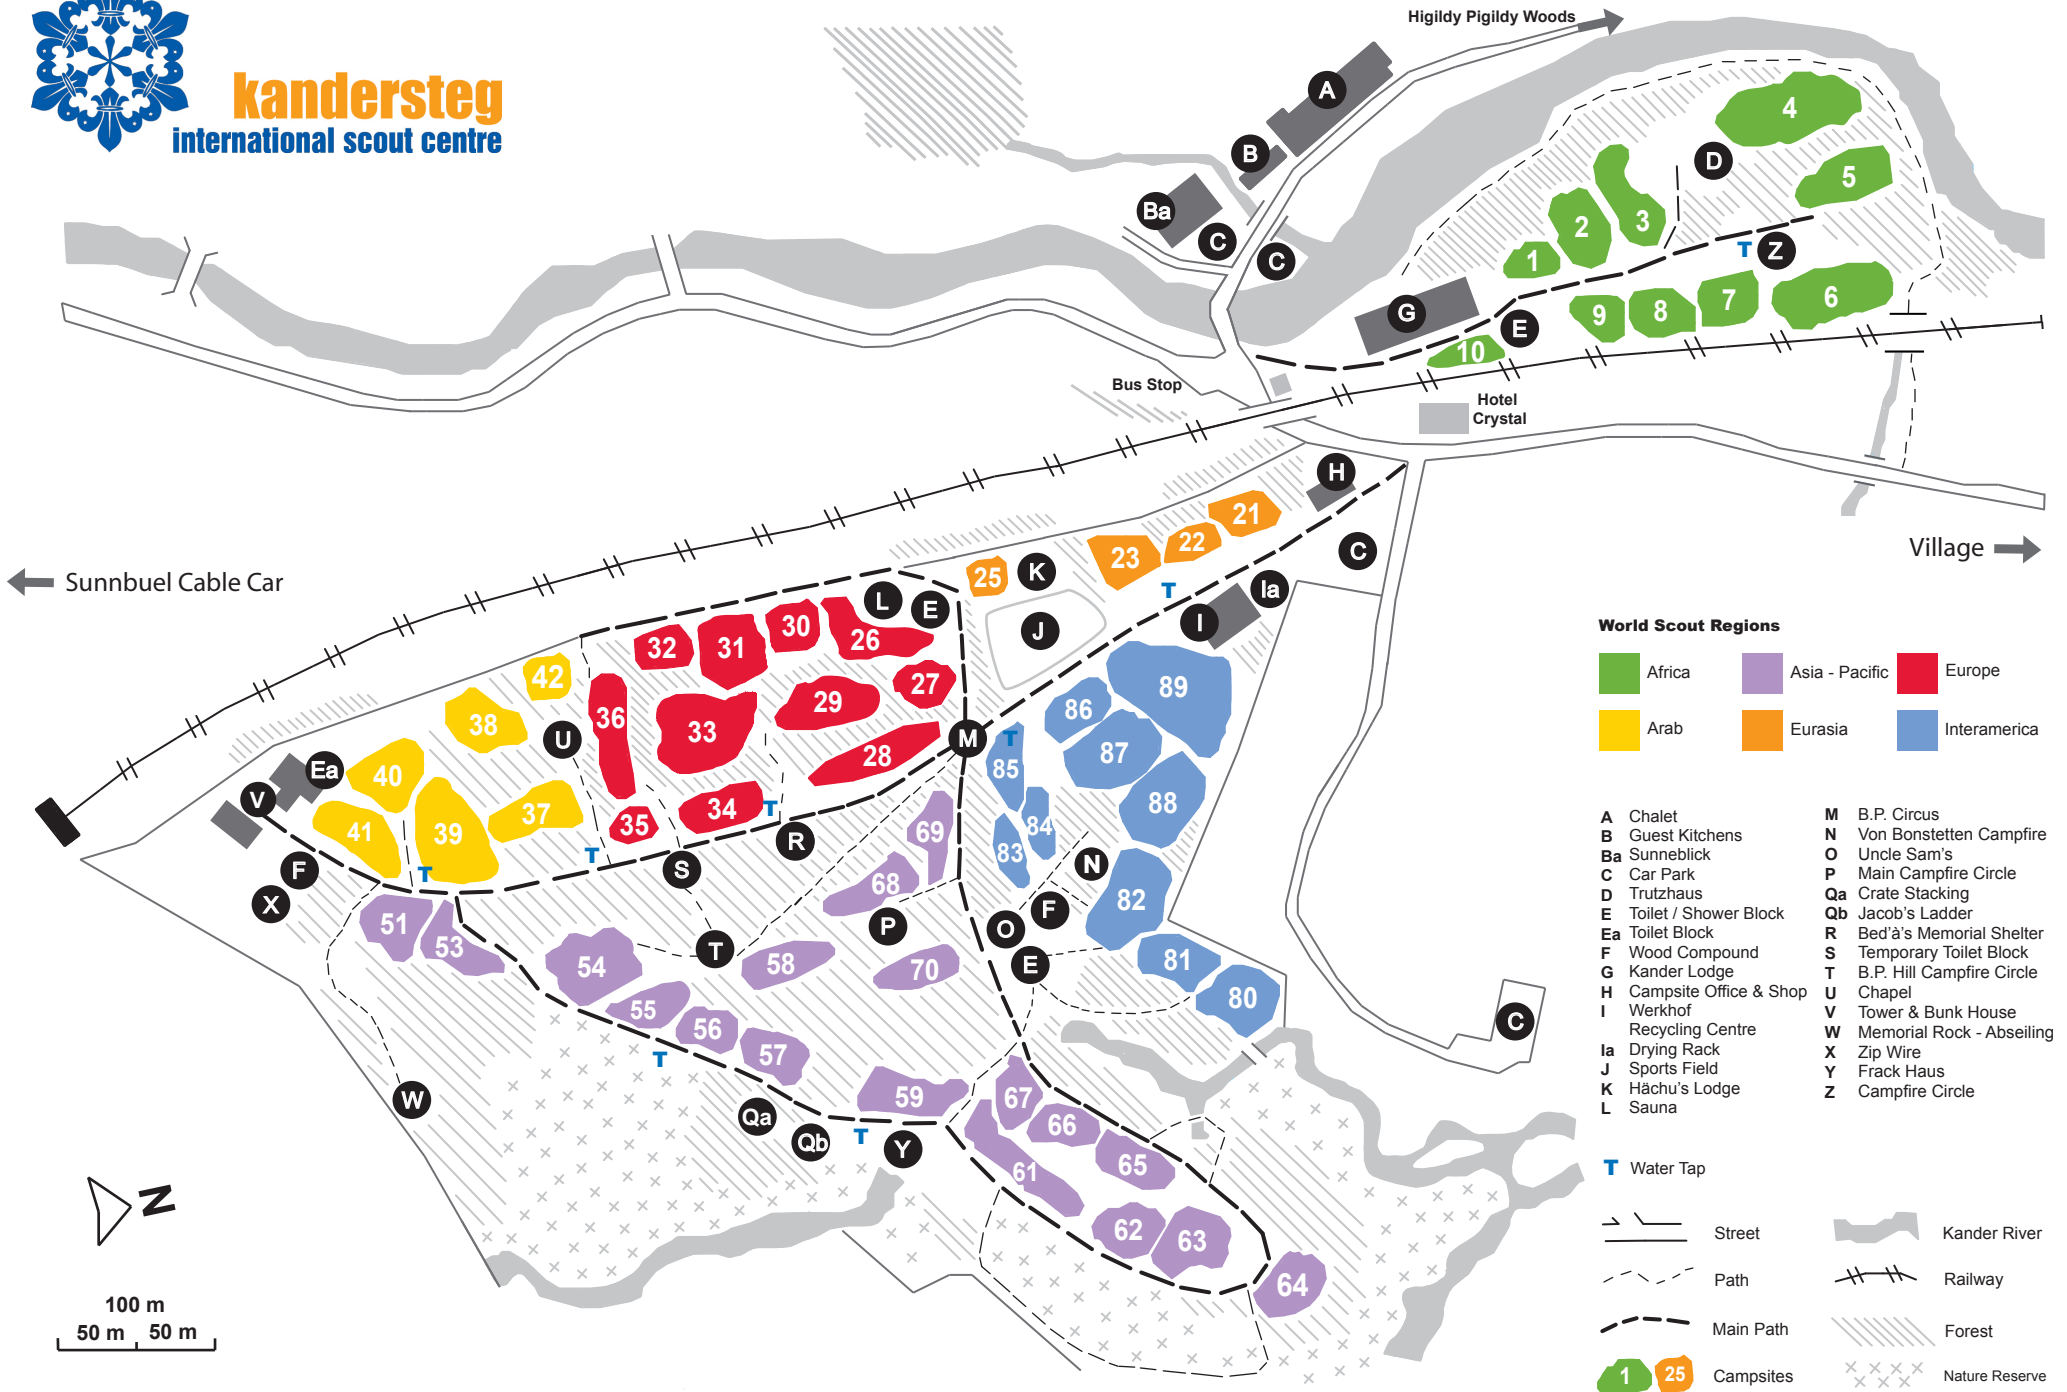

Oeschinenstr.

Oeschinenstr.

Oeschinenstr.

Oeschinenstr.

Oeschinenstr.

Oeschinenstr.

Oeschinenstr.

kandersteg
international scout centre

- World Scout Regions**
- Africa
 - Arab
 - Asia - Pacific
 - Eurasia
 - Europe
 - Interamerica
- Legend:**
- A Chalet
 - B Guest Kitchens
 - Ba Sunneblick
 - C Car Park
 - D Trutzhaus
 - E Toilet / Shower Block
 - Ea Toilet Block
 - F Wood Compound
 - G Kander Lodge
 - H Campsite Office & Shop
 - I Werkhof
 - I Recycling Centre
 - la Drying Rack
 - J Sports Field
 - K Hächu's Lodge
 - L Sauna
 - M B.P. Circus
 - N Von Bonstetten Campfire
 - O Uncle Sam's
 - P Main Campfire Circle
 - Qa Crate Stacking
 - Qb Jacob's Ladder
 - R Bed'a's Memorial Shelter
 - S Temporary Toilet Block
 - T B.P. Hill Campfire Circle
 - U Chapel
 - V Tower & Bunk House
 - W Memorial Rock - Abseiling
 - X Zip Wire
 - Y Frack Haus
 - Z Campfire Circle
- T** Water Tap
- Infrastructure:**
- Street
 - Path
 - Main Path
 - Railway
 - Forest
 - Nature Reserve
- Campsites:** 1, 25